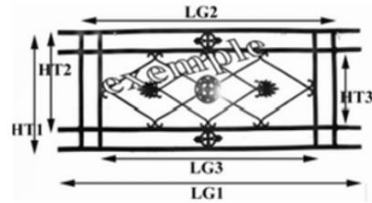

BALCONY GRILL - BALUSTRADE

BIRDIE

Dimensional explanatory diagram

MY

LG1 : 1205mm LG2 : 1000mm LG3 910mm
HT1 : 355mm

Material : Cast following the standard NFP 01 013 resistant to shocks

<http://www.birdie-foundry.uk/balcony-grill>