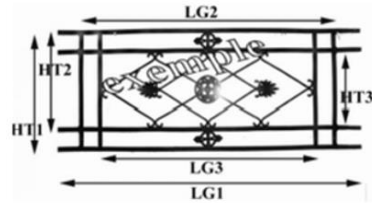

BALCONY GRILL - BALUSTRADE

BIRDIE

Dimensional explanatory diagram

MA

HT1 : 511mm HT2 : 337mm
LG1 : 1397mm LG2 : 1105mm

Material : Cast following the standard NFP 01 013 resistant to shocks

<http://www.birdie-foundry.uk/balcony-grill>