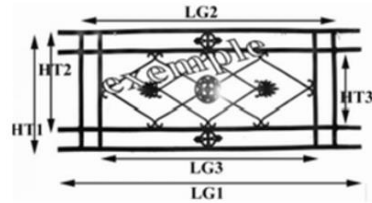

### BIRDIE

Dimensional explanatory diagram

MB  
HT1 : 500mm    HT2 :  
LG1 : 1402mm    LG2 : 1150mm    LG3 : 990mm

**Material : Cast following the standard NFP 01 013 resistant to shocks**

<http://www.birdie-foundry.uk/balcony-grill>