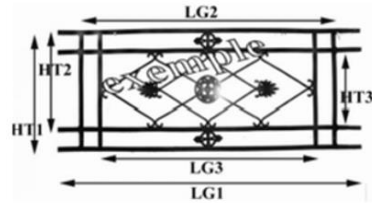

BALCONY GRILL - BALUSTRADE

BIRDIE

Dimensional explanatory diagram

MC

HT1 : 530mm HT2 : 446mm HT3 : 358mm
LG1 : 1357mm LG2 : 980mm LG3 :

Material : Cast following the standard NFP 01 013 resistant to shocks