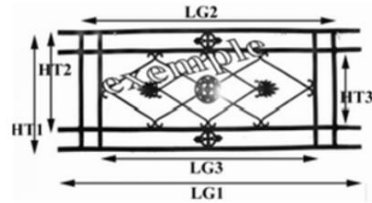

BALCONY GRILL - BALUSTRADE

BIRDIE

Dimensional explanatory diagram

MO

HT1 : 410mm HT2 : 350mm HT3 : 295mm
LG1 : 1260mm LG2 : 1145mm LG3 : 1007mm
LG4 : 878mm LG5 : 790mm

Material : Cast following the standard NFP 01 013 resistant to shocks