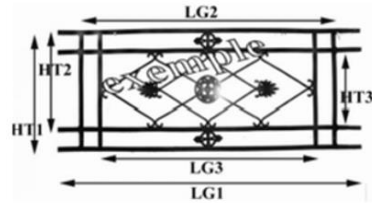

### BIRDIE

Dimensional explanatory diagram

MP

HT1 : 620mm    HT2 : 500mm    HT3 : 385mm  
LG1 : 1600mm    LG2 : 1175mm    LG3 :

**Material : Cast following the standard NFP 01 013 resistant to shocks**

<http://www.birdie-foundry.uk/balcony-grill>