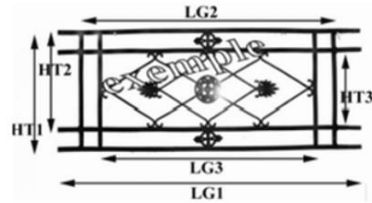

### BIRDIE

Dimensional explanatory diagram

**MR**

**HT1 : 580mm    LG1 : 1570mm    LG2 : 1385mm**

**Material : Cast following the standard NFP 01 013 resistant to shocks**

<http://www.birdie-foundry.uk/balcony-grill>