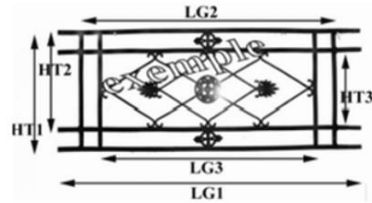

### BIRDIE

Dimensional explanatory diagram

MX

HT1 : 560mm    HT2 : 470mm    HT3 : 385mm  
LG1 : 1000mm    LG2 : 935mm    LG3 :

**Material : Cast following the standard NFP 01 013 resistant to shocks**

<http://www.birdie-foundry.uk/balcony-grill>