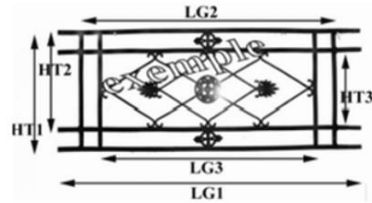

BALCONY GRILL - BALUSTRADE

BIRDIE

Dimensional explanatory diagram

NS

HT1 : 580mm

LG1 : 2040mm LG2 : 1640mm LG3 : 1480 mm

Material : Cast following the standard NFP 01 013 resistant to shocks

<http://www.birdie-foundry.uk/balcony-grill>