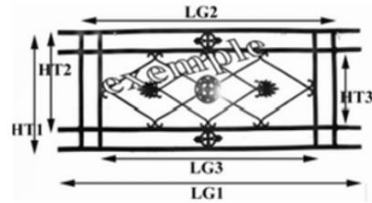

### BIRDIE

Dimensional explanatory diagram

OA

HT1 : 542mm    HT2 : 459mm    HT3 : 375mm  
LG1 : 1230mm    LG2 : 980mm    LG3 :

**Material : Cast following the standard NFP 01 013 resistant to shocks**

<http://www.birdie-foundry.uk/balcony-grill>