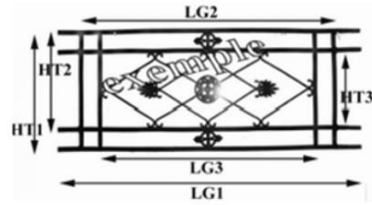

BALCONY GRILL - BALUSTRADE

BIRDIE

Dimensional explanatory diagram

ON

HT1 : 460mm
LG1 : 1660mm
LG2 : 1460mm

Material : Cast following the standard NFP 01 013 resistant to shocks

<http://www.birdie-foundry.uk/balcony-grill>