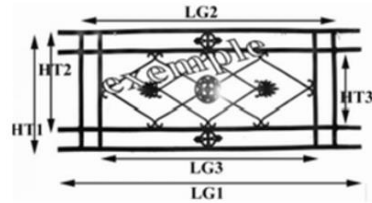

BALCONY GRILL - BALUSTRADE

BIRDIE

Dimensional explanatory diagram

OY

HT1 : 410mm HT2 : 330mm
LG1 : 1435mm LG2 : 1085mm LG3 : 945mm

Material : Cast following the standard NFP 01 013 resistant to shocks

<http://www.birdie-foundry.uk/balcony-grill>