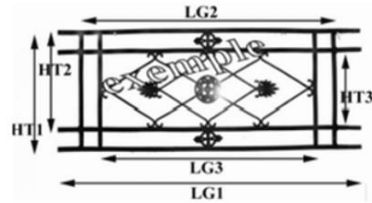

### BIRDIE

Dimensional explanatory diagram

OZ  
HT1 400 mm  
LG1 1370 mm  
LG2 920 mm

**Material : Cast following the standard NFP 01 013 resistant to shocks**

<http://www.birdie-foundry.uk/balcony-grill>