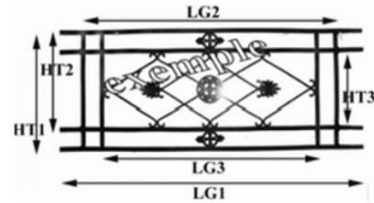

BALCONY GRILL - BALUSTRADE

BIRDIE

Dimensional explanatory diagram

RC

haut : 445 mm
long hors tout : 1160 mm
long intérieur : 985 mm

Material : Cast following the standard NFP 01 013 resistant to shocks

<http://www.birdie-foundry.uk/balcony-grill>