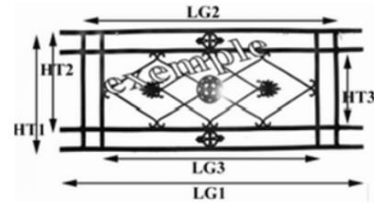

BALCONY GRILL - BALUSTRADE

BIRDIE

Dimensional explanatory diagram

RG

haut : 800 mm
long hors tout : 1270 mm
long intérieur : 1070 mm

Material : Cast following the standard NFP 01 013 resistant to shocks

<http://www.birdie-foundry.uk/balcony-grill>