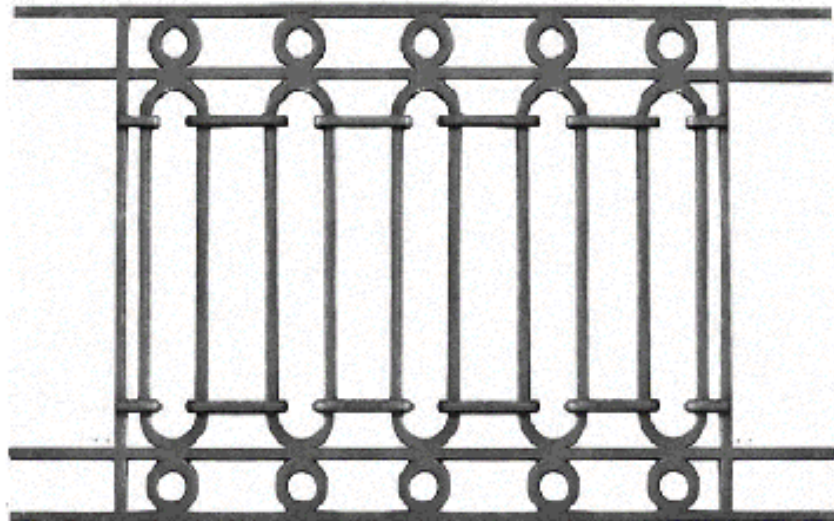

BALCONY GRILL - BALUSTRADE

BIRDIE

Dimensional explanatory diagram

RG

haut : 800 mm
long hors tout : 1270 mm
long intérieur : 1070 mm

Material : Cast following the standard NFP 01 013 resistant to shocks

<http://www.birdie-foundry.uk/balcony-grill>

<http://www.birdie-foundry.uk/>

Dimensions given for information only