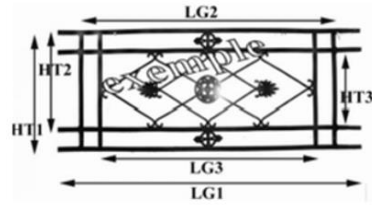

BALCONY GRILL - BALUSTRADE

BIRDIE

Dimensional explanatory diagram

UB - BIS

HT1 = 490 mm

LG1 = 1093 mm

Material : Cast following the standard NFP 01 013 resistant to shocks

<http://www.birdie-foundry.uk/balcony-grill>