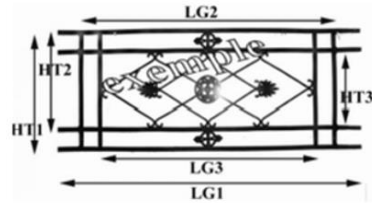

BALCONY GRILL - BALUSTRADE

BIRDIE

Dimensional explanatory diagram

UM

HT1 : 580mm HT2 : 490mm HT3 : 400mm
LG1 : 1345mm LG2 : 1140mm LG3 : 1050mm

Material : Cast following the standard NFP 01 013 resistant to shocks