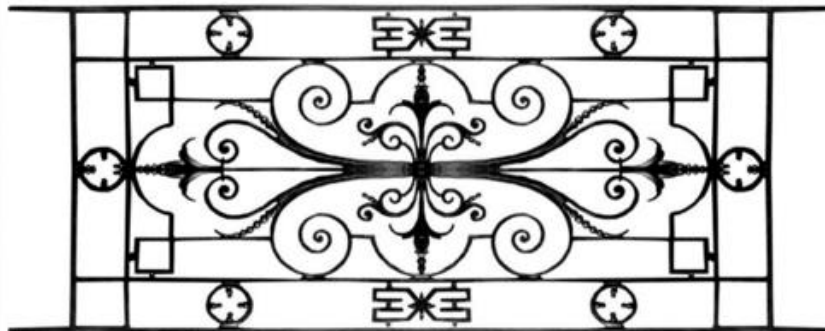

BALCONY GRILL - BALUSTRADE

BIRDIE

Dimensional explanatory diagram

UM

HT1 : 580mm HT2 : 490mm HT3 : 400mm
LG1 : 1345mm LG2 : 1140mm LG3 : 1050mm

Material : Cast following the standard NFP 01 013 resistant to shocks