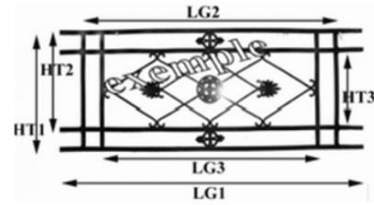

### BIRDIE

Dimensional explanatory diagram

**HT : 340mm**  
**LG : 185mm**

**Material : Cast following the standard NFP 01 013 resistant to shocks**

<http://www.birdie-foundry.uk/balcony-grill>

<http://www.birdie-foundry.uk/>

*Dimensions given for information only*