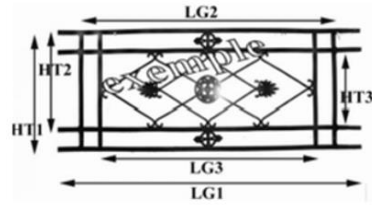

### BIRDIE

Dimensional explanatory diagram

HT1 : 477 mm  
HT2 : 395 mm  
LG1 : 1068 mm  
LG2 : 850 mm

ZD

**Material : Cast following the standard NFP 01 013 resistant to shocks**

<http://www.birdie-foundry.uk/balcony-grill>