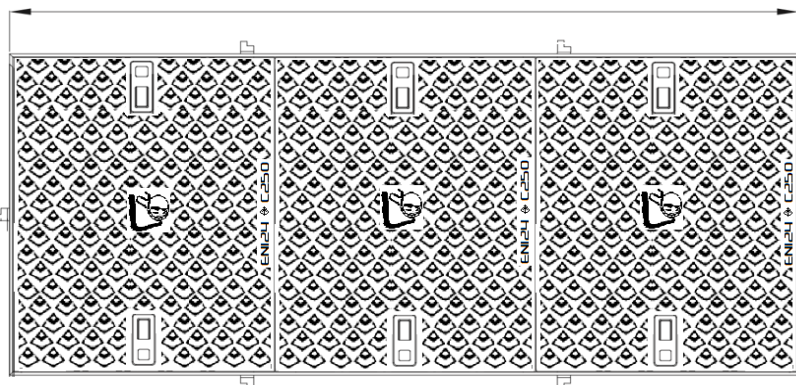

CLASSIC TRAPES– CLASS C250 TYPES L5T, L6T.

■ Dimensions and weight

Reference	Diagram	Clear opening	A	B	H	Weight in kg For information only
L5T		1800 x 890	1000	1910	60	239
L6T		2430 x 890	1000	2550	60	312

- Cover weight : 54 KG

■ Characteristics

Norme : **EN 124**

CLASS : **C250**

Certified by an accredited company

B

■ Options

Personnalised marking

Protection grid

* Outside frame dimensions

	Cover	Frame
Material	EN-GJS-500-7	Steel corners 60x60x6
Coating	Black peint	Hot galvanized