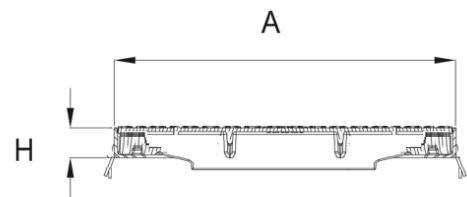

CLASSIC TRAPES– CLASS C250 TYPES L5T, L6T.

■ Dimensions and weight

Reference	Diagram	Clear opening	A	B	H	Weight in kg For information only
L5T		1800 x 890	1000	1910	60	239
L6T		2430 x 890	1000	2550	60	312

- Cover weight : 54 KG

■ Characteristics

Norme : **EN 124**

CLASS : **C250**

Certified by an accredited company

B

■ Options

Personnalised marking

Protection grid

* Outside frame dimensions

	Cover	Frame
Material	EN-GJS-500-7	Steel corners 60x60x6
Coating	Black peint	Hot galvanized