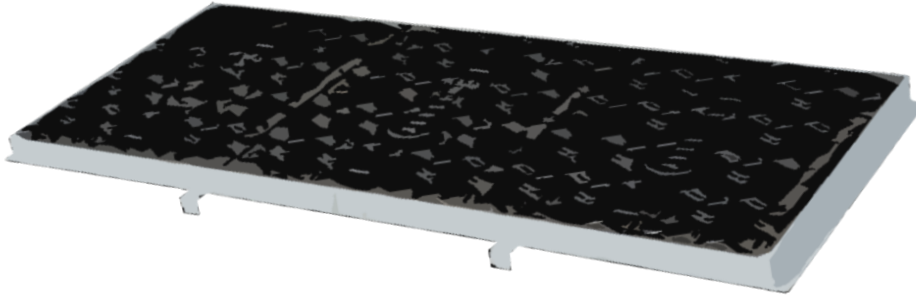

CLASSIC TRAPES– CLASS C250 TYPES L5T, L6T.

■ Dimensions and weight

Reference	Diagram	Clear opening	A	B	H	Weight in kg For information only
L5T		1800 x 890	1000	1910	60	239
L6T		2430 x 890	1000	2550	60	312

- Cover weight : 54 KG

■ Characteristics

Norme : **EN 124**

CLASS : **C250**

Certified by an accredited company

B

■ Options

Personnalised marking

Protection grid

* Outside frame dimensions

	Cover	Frame
Material	EN-GJS-500-7	Steel corners 60x60x6
Coating	Black peint	Hot galvanized