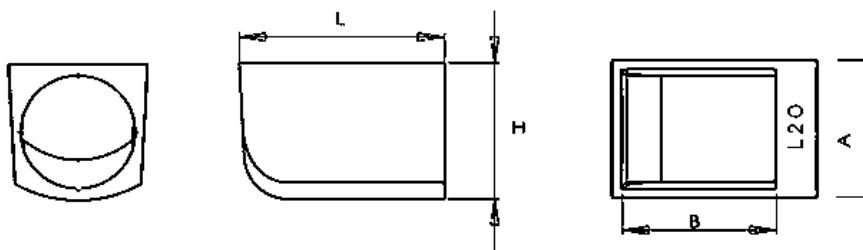

CLIPS AND SHOES GARGOYLE

■ Dimensions and weight

Reference	A	B	H	L	Weight in kg For information only
BECGARA	120	125	150	220	5
BECGART	125	125	150	195	5

Reference	A	B	H	L	Weight in kg For information only
SABOT	125	140	125	185	6