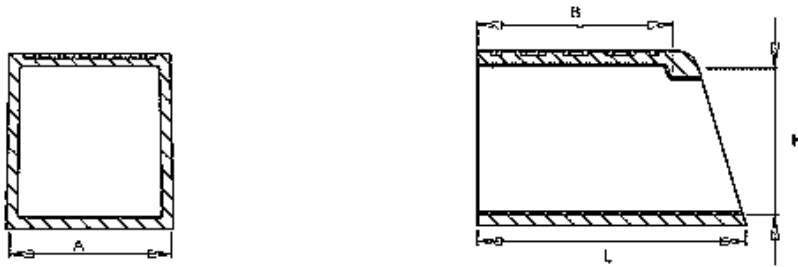

CLIPS AND SHOES GARGOYLE

■ Dimensions and weight

Reference	A	B	H	L	Weight in kg For information only
BECGARA	120	125	150	220	5
BECGART	125	125	150	195	5

Reference	A	B	H	L	Weight in kg For information only
SABOT	125	140	125	185	6